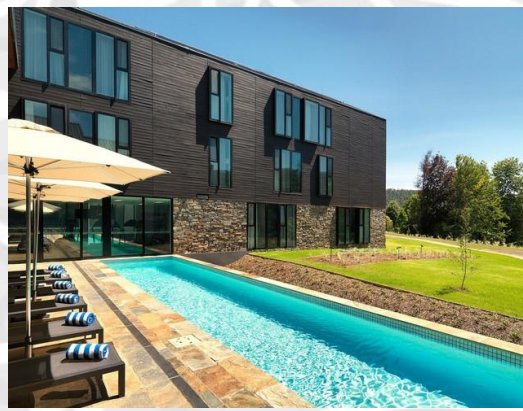

Remember when events
were effortless?

Conference
& Events
Fact Sheet

PEPPERS

MARYSVILLE

Peppers Marysville

Peppers Marysville, a 90-minute drive from Melbourne, offers contemporary styled accommodation.

Unwind in the tranquil riverside location before exploring one of Australia's most beautiful regions - the Yarra Valley. From the natural beauty of the Yarra Ranges National Park, Cathedral Ranges to Kinglake National Park and the Great Victorian Rail Trail, you will be spoilt for choice with the amazing experiences on offer. Later, head back to the hotel and recharge in our Radius Bar & Grill or relax by the poolside.

Escape to Peppers Marysville to enjoy a truly special stay.

Conferences and Events

Named after previous guest houses in the local area, our rooms are flexible and functional, with the ability to convert from a business-like boardroom setting to a spectacular cocktail party for up to 350 guests.

Vibrant and contemporary in design, our conference & events centre will energise, invigorate and inspire your creativity. Our dedicated conference and events team can tailor make a package to suit your needs.