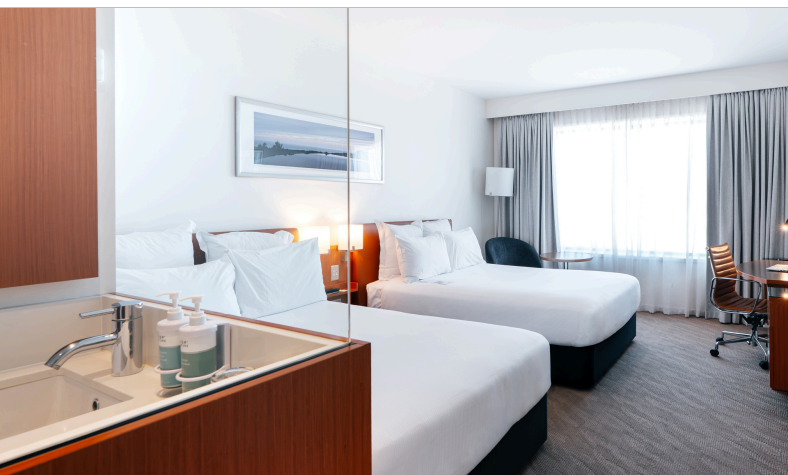

NO VO TEL

Novotel Christchurch Cathedral Square

Superbly located in the heart of the garden city. There is easy access to the new Te Pae Convention Centre, many popular Christchurch attractions, including The Terrace – hospitality precinct overlooking the Avon River, and the vibrant heart of the city, featuring many new designer shops and cafes.

Live in your own special world at Novotel

Make yourself at home in our bright, modern guest rooms, giving you the space you need to work or relax with stunning views.

All rooms feature 49" HDTV, complimentary Wi-Fi internet access, Chromecast, individually controlled air conditioning, ensuite bathroom, tea and coffee making facilities, mini bar and safe.

Hotel Features

- In Balance fitness centre
- 24 hour reception
- Concierge services

Enjoy comfortable luxury in both our Superior and Executive room categories. Executive rooms feature complimentary mini-bar - go on, treat yourself.

Entertain your palate at Novotel

Serving fresh, local produce in a modern and charming atmosphere, **the Square Restaurant and Bar** with à la carte lounge offers semi-formal dining in contemporary surroundings.

- Buffet breakfast
- All day dining
- A la carte dinner
- Room service, available 6am-10pm