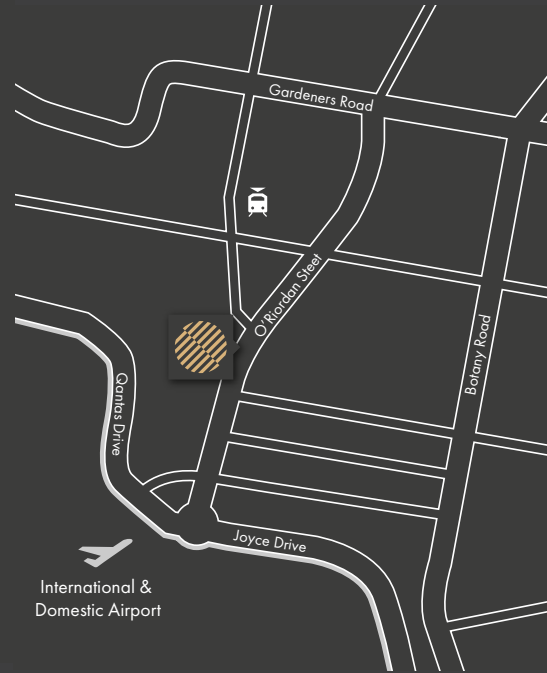

LOCATION

Only 600m from the domestic terminals of Sydney Airport and 3 km from the Sydney International Airport. The hotel is located in the growing business park hub of Mascot and South Sydney. 5 minutes from the dining precincts of Alexandria and Rosebery.

PULLMAN SYDNEY AIRPORT

191 O'RIORDAN STREET MASCOT - NSW 2020 - AUSTRALIA - P +61 (0)2 8398 4600
PULLMANSYDNEYAIRPORT.COM.AU - PULLMANHOTELS.COM - ACCORHOTELS.COM

pullman
HOTELS AND RESORTS

BY PUBLIC TRANSPORT

Mascot Train Station is a 7 minute walk from the hotel and a short 15 minute train ride to the Sydney CBD

DISTANCE TO AIRPORT

600m to Domestic Terminals
3km to International Terminals

CAR PARKING

Paid on-site parking available