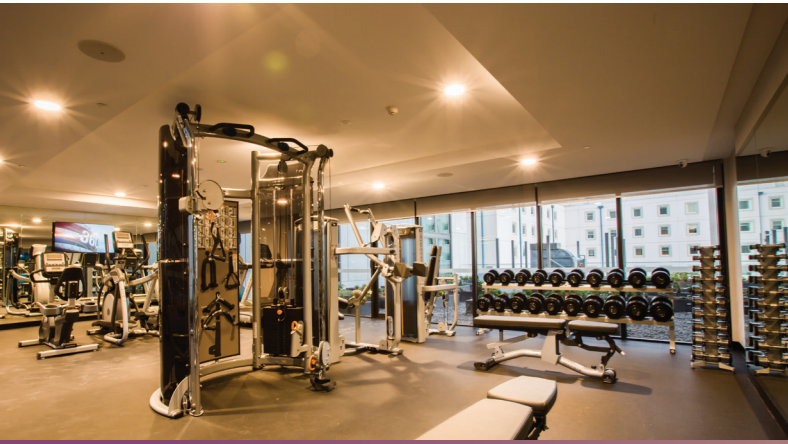

ROOMS INCLUDE:
2 KING SUITES
57 EXECUTIVE FLOOR ROOMS
32 DELUXE KINGS WITH BATH
128 SUPERIOR ROOMS
10 ACCESSIBLE ROOMS

CAPACITY OF MEETING ROOMS

ROOM NAME	SURFACE (m²)	HEIGHT (m)	THEATRE	CABARET	U-SHAPE	HOLLOW SQUARE	BOARDROOM	CLASSROOM	BANQUET	COCKTAIL
GAMAY (SOUTH)	280	3	200	144	-	-	-	-	180	200
GAMAY	280	3	200	144	-	-	-	-	180	200
BEDIEGAL	93	3	90	42	29	36	20	48	60	70
GWEAGAL	81	3	70	35	27	36	20	37	50	50
BURRAGA	97	3	90	42	29	36	20	48	60	70
BURRAGA SOUTH	97	3	90	42	32	41	20	45	60	70
BEDIEGAL WITH GWEAGAL	175	3	150	77	46	55	46	-	110	130
GWEAGAL WITH BURRAGA	174	3	150	77	46	55	46	-	110	130
GWEAGAL WITH BURRAGA (SOUTH)	174	3	150	77	56	55	46	-	110	130
CORA	33	3	20	-	-	-	10	-	-	-
CRUWEE	31	3	16	-	-	-	10	-	-	-
CORA WITH CRUWEE	64	3	50	28	24	30	18	18	50	40
EXECUTIVE LOUNGE	72	3	80	42	24	30	22	36	60	60
EXECUTIVE LOUNGE EXTENSION	136	3	120	70	32	36	-	-	110	100

THE HOTEL

Pullman Sydney Airport is Sydney's only international 5-star airport hotel offering 229 luxurious rooms and suites with extensive meeting facilities combining design, comfort and connectivity.

FIT LOUNGE

A state of the art Fit Lounge creates a universe that blends energy, balance and warm conviviality. We provide immediate access to everything you need for physical and mental harmony including a free weights area, Matrix rowing machine, multi adjustable work benches, treadmills and a 2 tier dumbbell rack.

LOCATION

Only 600m from the domestic terminals of Sydney Airport and 3 km from the Sydney International Airport. The hotel is located in the growing business park hub of Mascot and South Sydney. 5 minutes from the dining precincts of Alexandria and Rosebery.

RESTAURANT

Mobius Bar & Grill. Showcases regional and local produce of modern Australian cuisine to deliver quality and outstanding service.

MEETINGS

Three meeting and conferencing rooms, which combine to form a large 280sqm venue for plenary, workshops, gala dinner and showcase events. Two executive boardrooms, with flexibility of expansion, built in video conferencing and high tech AV for full scale presentations.

HOTEL FACILITIES

- Connectivity Lounge
- 24 hour Gym & Fitness Lounge
- Mobius Bar and Grill
- 24 hour Room Service
- 5 Function Rooms
- Concierge
- 24 hour Reception
- Laundry / Valet Service
- Express Check-In and Check-Out
- Onsite Parking
- Flight Arrival and Departure Information