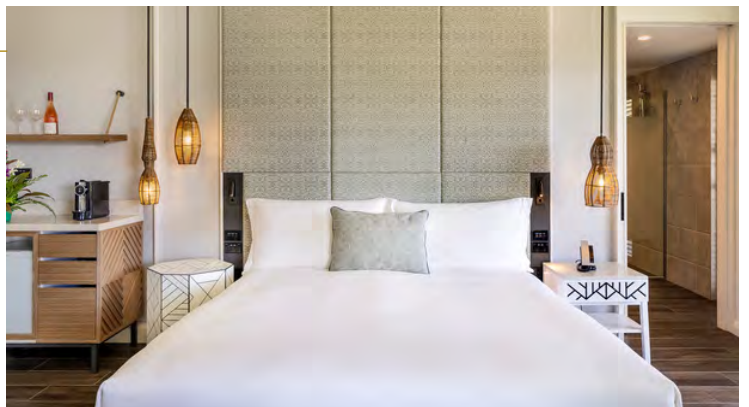

Features & Amenities

Complimentary Wi-Fi | Tea & coffee facilities | 55 inch TV with casting capabilities | Safe | Daily buffet breakfast