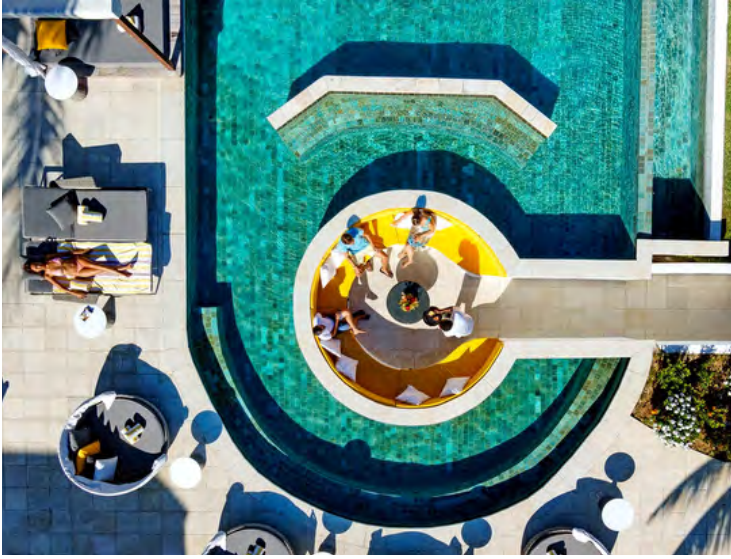

Complimentary Wi-Fi | Tea & coffee facilities | 55 inch TV with casting capabilities | Safe | Daily buffet breakfast

waitui BEACH CLUB

Waitui Beach Club is an adults-only sanctuary located within Sofitel Fiji Resort & Spa. The exclusive Beach Club boasts an infinity pool, luxury cabanas for unwinding in, as well as a bar and restaurant.

Includes state-of-the-art gym equipment, group exercise classes and personal training.

MAGNIFIQUE MOMENTS

Set the stage in our ballroom, meeting rooms or indulge in a poolside cocktail party with impressive views of the Pacific Ocean.