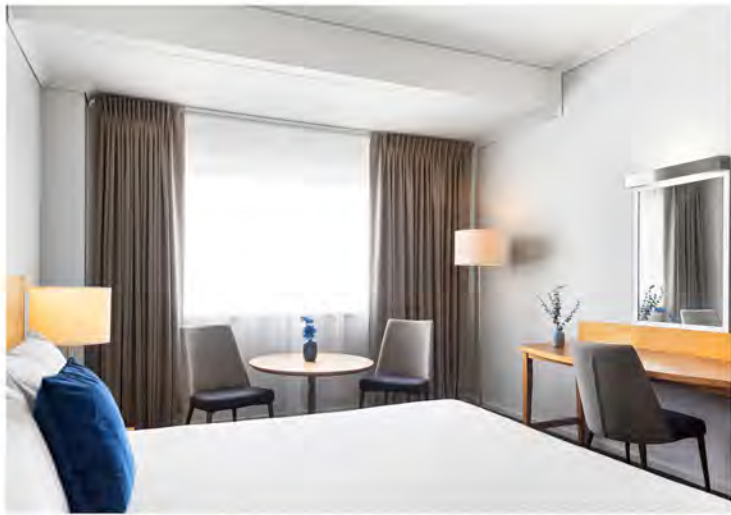

The hotel features 256 spacious rooms and suites, two dining venues, Sen5es Restaurant & Wine Bar and Fenians Irish Pub, 24/7 reception and in-room dining service, onsite self-serve parking, a top-floor fitness centre and Novotel x Calm Sky Deck that offer spectacular Swan River views.

Accommodation

Experience 4.5-star centrally located accommodation at Novotel Perth Langley with 256 beautifully appointed guests rooms, apartments and suites featuring the Swan River and city views.

- 137 Standard rooms
- 19 Superior King rooms
- 33 Twin Double rooms
- 39 Queen and Double rooms
- 12 Apartments
- 16 Suites