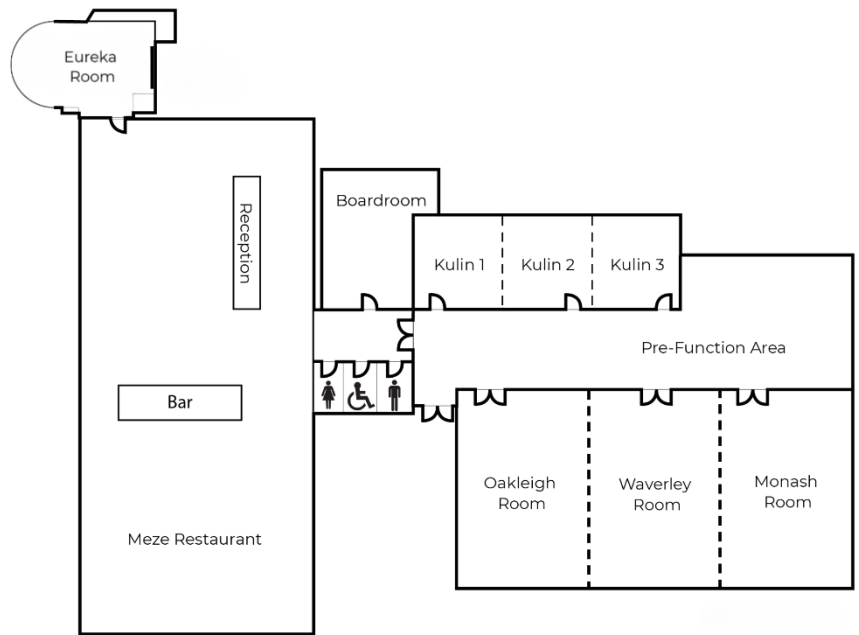

Access & travel information

By plane: Melbourne Tullamarine Airport - 45km
By car: Melbourne CDB - 35km
By bus: Public transport at the front of the hotel
By train: Glen Waverley Station - 2-minute walk

Travel for business at Novotel

Offering 200 contemporary and spacious accommodation rooms, Novotel Melbourne Glen Waverley is your home away from home. Our guest rooms feature complimentary Wi-Fi, LCD TVs, work desk, in room dining options and bar fridge, including tea and coffee facilities, our rooms perfectly suited for corporate travelers.

Meet with success at Novotel

Featuring 8 contemporary, pillarless, multi-purpose meeting and event rooms, Novotel Melbourne Glen Waverley offers the perfect venue for a memorable special event or corporate function in Melbourne. With a professional event management team, our stylish South East Melbourne hotel can accommodate up to 300 delegates in a range of function layouts, including banquet, boardroom, classroom and theatre setups.

	Area m²	Height m	Theatre	U-Shape	Boardroom	Classroom	Cabaret	Banquet	Cocktail
Ballroom	242	4.0	275	47	-	96	144	200	275
2/3 Ballroom	154	4.0	150	41	40	60	88	120	150
1/3 Ballroom	77	4.0	75	26	30	36	40	50	75
Kulin Room 1, 2 & 3	75	3.3	72	35	40	36	40	50	45
Kulin Room 1& 2	50	3.3	50	20	22	18	24	20	70
Kulin Room 1	50	3.3	50	20	22	18	24	30	50
Eureka Room	45	3.4	42	20	20	-	-	-	25
Boardroom	20	3.3	-	-	12	-	-	-	-

Capacity of meeting rooms in the number of people

ALL Loyalty Programme

Stay, work and earn points every day. Unlock custom benefits and unforgettable experiences with our ALL – Accor Live Limitless loyalty programme.

Novotel Melbourne Glen Waverley

285 Springvale Road
Glen Waverley VIC 3150
E. H2068@accor.com
T. +61(3) 8561 2345

www.novotelglenwaverley.com.au
all.accor.com/2068