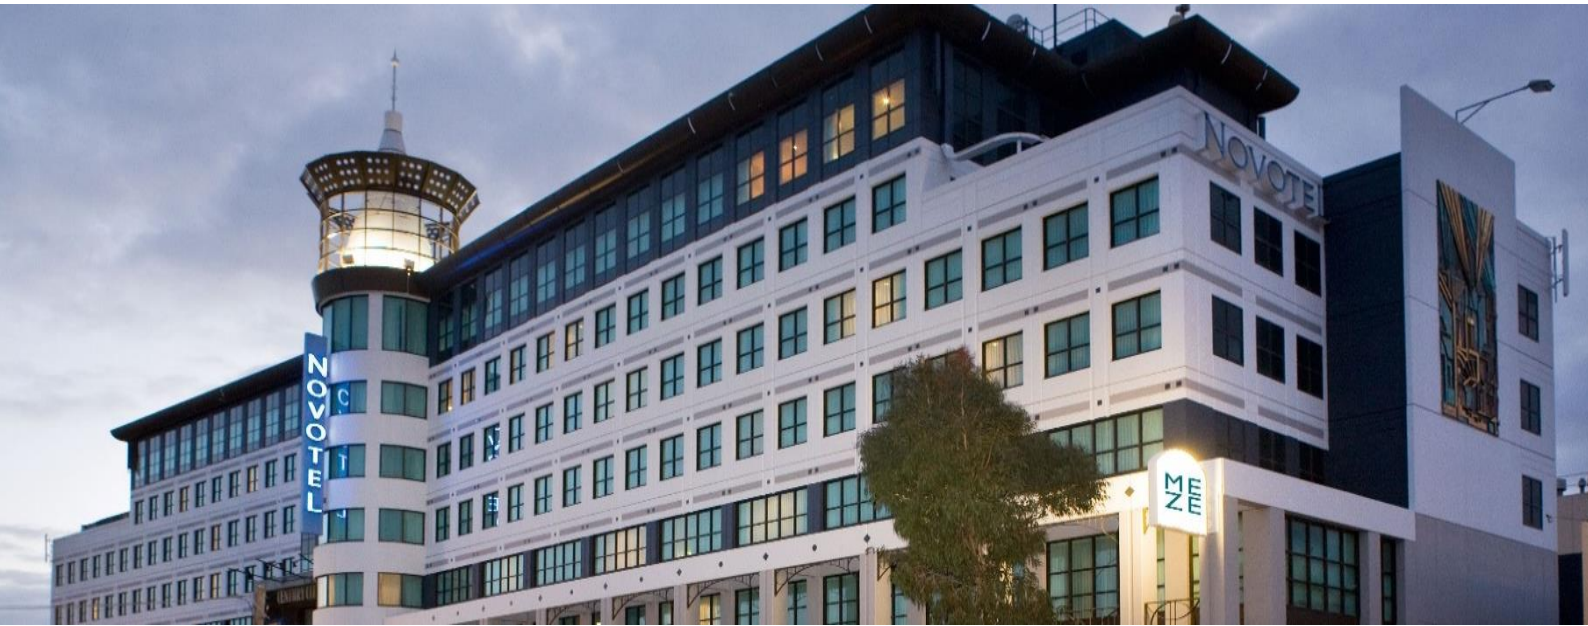

## Welcome to Novotel Melbourne Glen Waverley

Located in the heart of South East Melbourne, Novotel Melbourne Glen Waverley is the gateway hotel to the Yarra Valley wine region and Dandenong Ranges. Whether travelling for business or leisure, Novotel Melbourne Glen Waverley offers travellers comfort and convenience to enjoy accommodation, meeting facilities and modern dining options close to popular attractions and shopping, all just within 30 minutes from Melbourne's CBD.