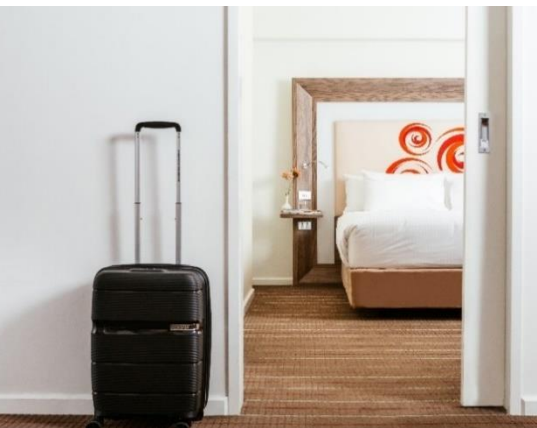

NO VO TEL

Welcome to Novotel Melbourne Glen Waverley

Located in the heart of South East Melbourne, Novotel Melbourne Glen Waverley is the gateway hotel to the Yarra Valley wine region and Dandenong Ranges. Whether travelling for business or leisure, Novotel Melbourne Glen Waverley offers travellers comfort and convenience to enjoy accommodation, meeting facilities and modern dining options close to popular attractions and shopping, all just within 30 minutes from Melbourne's CBD.

Live in your own special world at Novotel

Novotel Melbourne Glen Waverley's 200 hotel rooms feature generous natural light, comfortable beds and amenities spacious in design, with some overlooking the Dandenong Ranges. Featuring complimentary Wi-Fi, LCD TVs, in room dining and bar fridge, including tea and coffee facilities. Our rooms are 100% non-smoking and equally suited for business groups and leisure travel.

Entertain your palate at Novotel

Meze is an innovative and modern take on traditional cuisine. Our menu offers a unique blend of Middle Eastern, Indian, and International Classics. Our contemporary cooking style includes fresh and simple ingredients to create the complex yet delicate flavours found uniquely in our kitchen, bringing an evolutionary adaptation as to what an innovative and modern take on a traditional cuisine should be.

Hotel services & facilities

- 200 accommodation rooms
- 8 versatile meeting and event spaces for up to 300 people
- Heated indoor pool and sauna
- Fitness facilities
- Meze restaurant and bar
- In room dining options
- Private dining room
- 24-hour reception
- Complimentary Wi-Fi
- Secure on-site, undercover parking
  (rates apply and subject to availability)