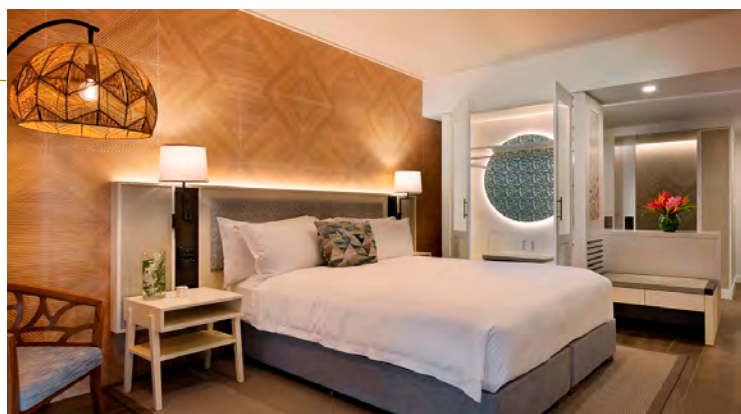

S O F I T E L

FIJI RESORT & SPA