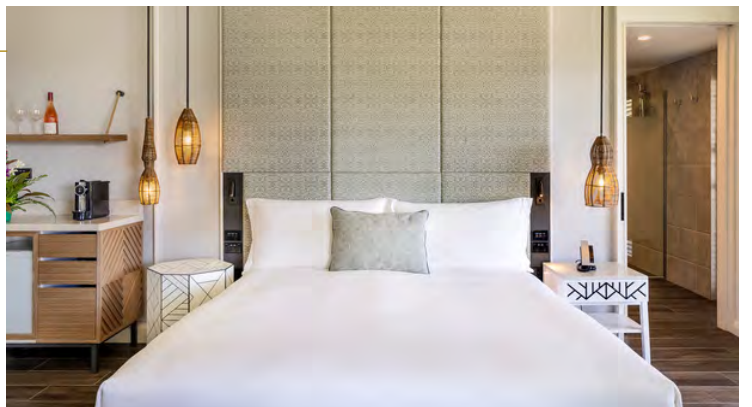

### Features & Amenities

Complimentary Wi-Fi | Tea & coffee facilities | 55 inch TV with casting capabilities | Safe | Daily buffet breakfast